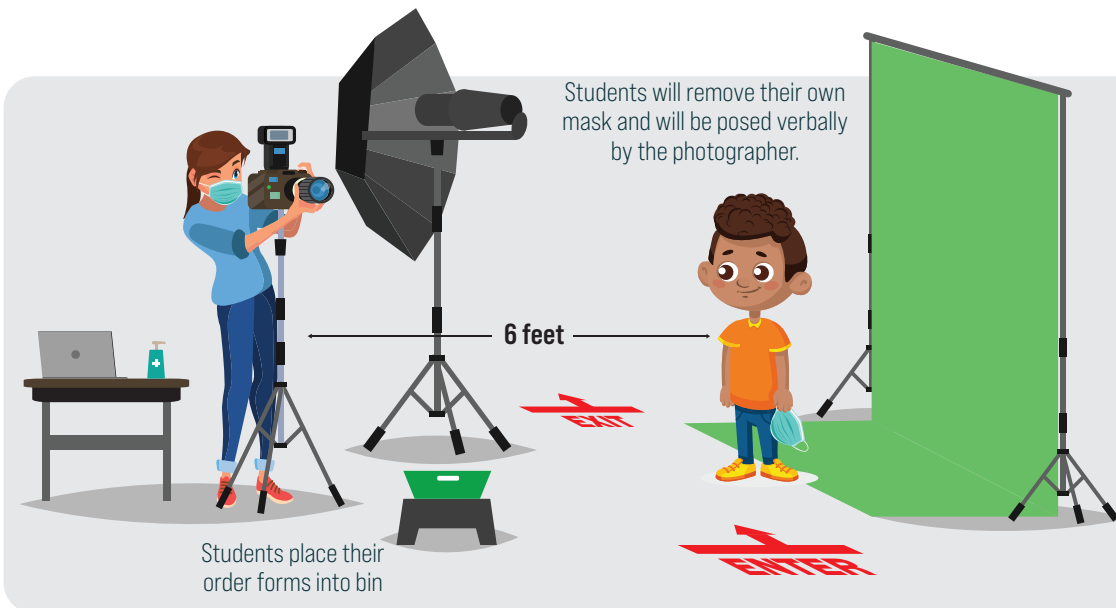

Classic Photography's 2021 PICTURE DAY PROCESS

During these unprecedented times, we are implementing what we believe to be the best possible solution to keep all employees, students, schools, and communities safe and healthy. To accomplish this, picture days will be reconfigured to meet certain guidelines. Please note that these guidelines may be changed based on recommendations from local and national governments. If you have any questions, please do not hesitate to reach out to us at (800)869-9515 x112

PERSONAL PROTECTIVE EQUIPMENT

Photographers will be required to wear a mask and carry essential sanitization items with them at all times.

SOCIAL DISTANCING

Employees will follow new posing and social distancing requirements to ensure a safe and comfortable picture day.