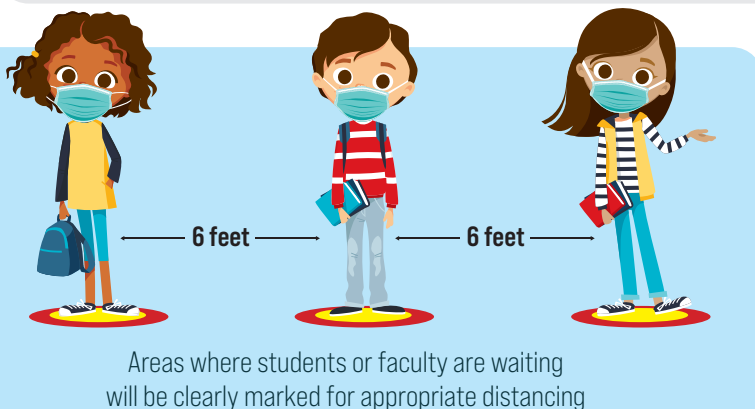

Classic Photography's 2021 PICTURE DAY PROCESS

During these unprecedented times, we are implementing what we believe to be the best possible solution to keep all employees, students, schools, and communities safe and healthy. To accomplish this, picture days will be reconfigured to meet certain guidelines. Please note that these guidelines may be changed based on recommendations from local and national governments. If you have any questions, please do not hesitate to reach out to us at (800)869-9515 x112

PERSONAL PROTECTIVE EQUIPMENT

Photographers will be required to wear a mask and carry essential sanitization items with them at all times.

SOCIAL DISTANCING

Employees will follow new posing and social distancing requirements to ensure a safe and comfortable picture day.